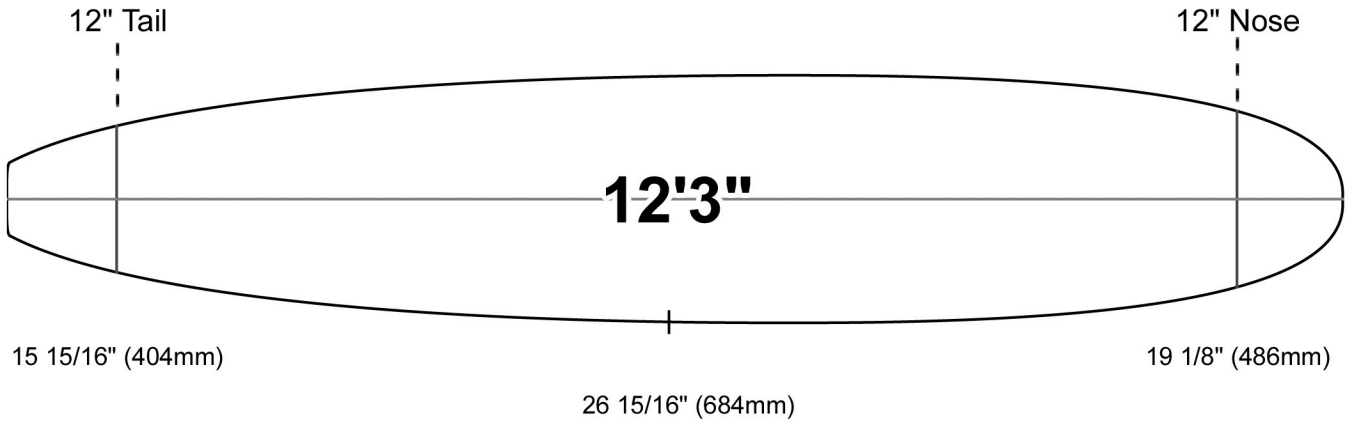

BLANK: 12' 3"
 LENGTH: 12' 17/8" (3707mm)
 WIDTH: 26 15/16" (684mm)
 THICKNESS: 4 1/2" (115mm)

PLAN SHAPE

STD ROCKER

SLICES