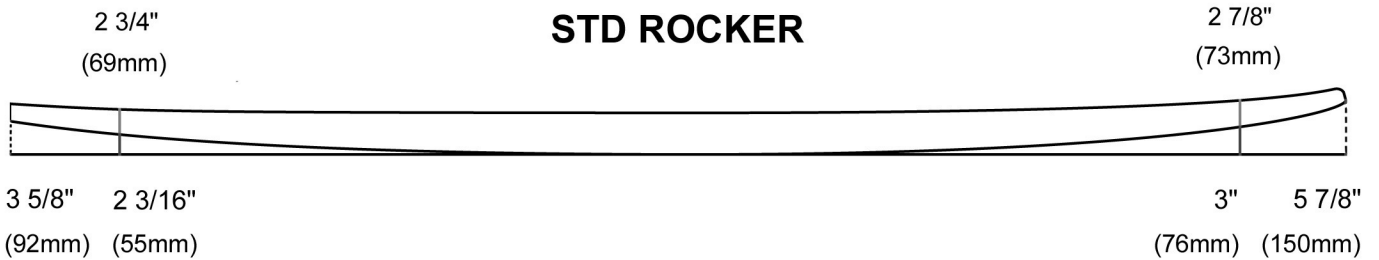

BLANK: 12' 3"
 LENGTH: 12' 17/8" (3707mm)
 WIDTH: 26 15/16" (684mm)
 THICKNESS: 4 1/2" (115mm)

PLAN SHAPE

STD ROCKER

SLICES